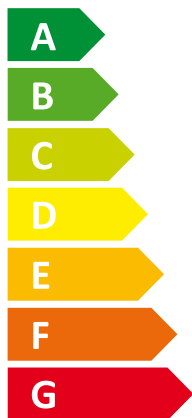

ENERG

енергия · ενεργεια

Y IJA
IE IA

I Vaillant

II VWS 62/3

A⁺⁺

A

Two icons showing sound power levels. The top icon shows a speaker inside a house with the text "46 dB". The bottom icon shows a speaker outside a house with the text "0 dB".

A legend for power consumption in kW, shown as a map of Europe with different regions highlighted in shades of blue. The legend includes three categories: 9 kW (dark blue), 7 kW (medium blue), and 8 kW (light blue).