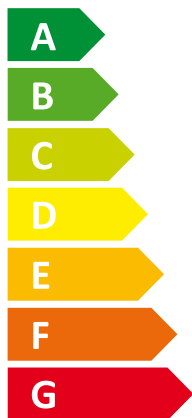

ENERG

енергия · ενεργεια

Y IJA
IE IA

I Vaillant

II VWS 82/3

A++

A

Two icons showing sound power levels. The top icon shows a house with a speaker and the text "48 dB". The bottom icon shows a house with a speaker and the text "0 dB".

A legend for power consumption in kW, shown as three colored squares: dark blue for 11 kW, medium blue for 9 kW, and light blue for 10 kW.