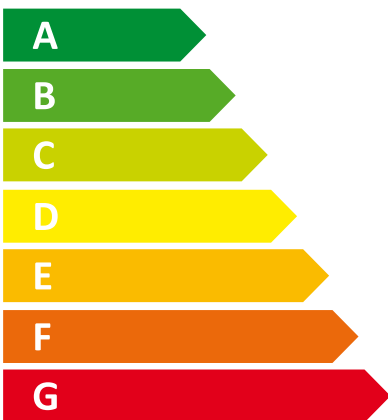

ENERG

енергия · ενεργεια

Y IJA
IE IA

I Vaillant

II aroSTOR VWL BM 290/4

Two icons representing sound power level. The top icon shows a speaker inside a house with the value **43 dB**. The bottom icon shows a speaker pointing towards a house with the value **37 dB**.

An icon showing a clock and a stack of coins with an arrow pointing down, symbolizing energy savings.

■ 947	■ 0
■ 824	■ 0
■ 758	■ 0
kWh/annum	GJ/annum

A map of Europe with various regions shaded in different shades of blue, representing energy consumption data across the continent.